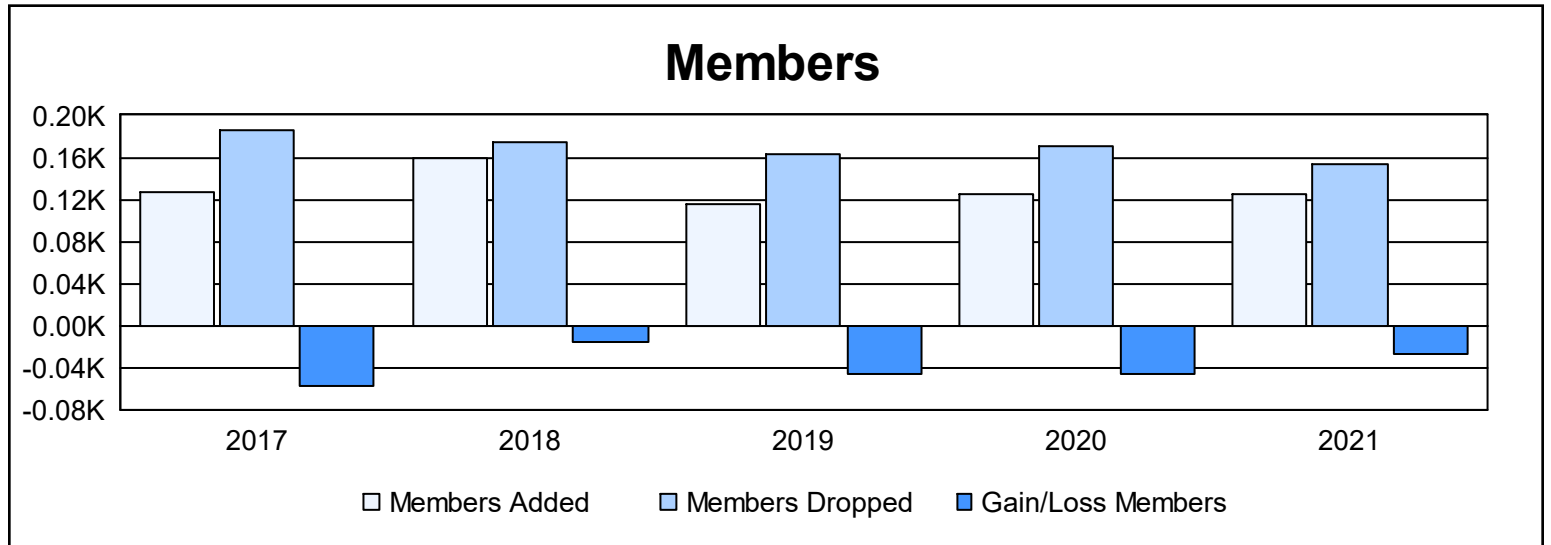

Year	New Clubs	Dropped Clubs	Gain/ Loss Clubs	New Members	Charter Members	Reinstate Members	Transfer Members	Total Member Added	Total Members Dropped	Gain/ Loss Members
2016-2017	0	0	0	121	1	2	3	127	185	-58
2017-2018	0	0	0	151	0	1	8	160	175	-15
2018-2019	0	0	0	107	0	6	3	116	163	-47
2019-2020	1	1	0	94	23	3	4	124	170	-46
2020-2021	2	1	1	67	46	6	6	125	153	-28
<b>Average</b>	<b>1</b>	<b>0</b>	<b>0</b>	<b>108</b>	<b>14</b>	<b>4</b>	<b>5</b>	<b>130</b>	<b>169</b>	<b>-39</b>

### Membership Composition June 2021 Cumulative