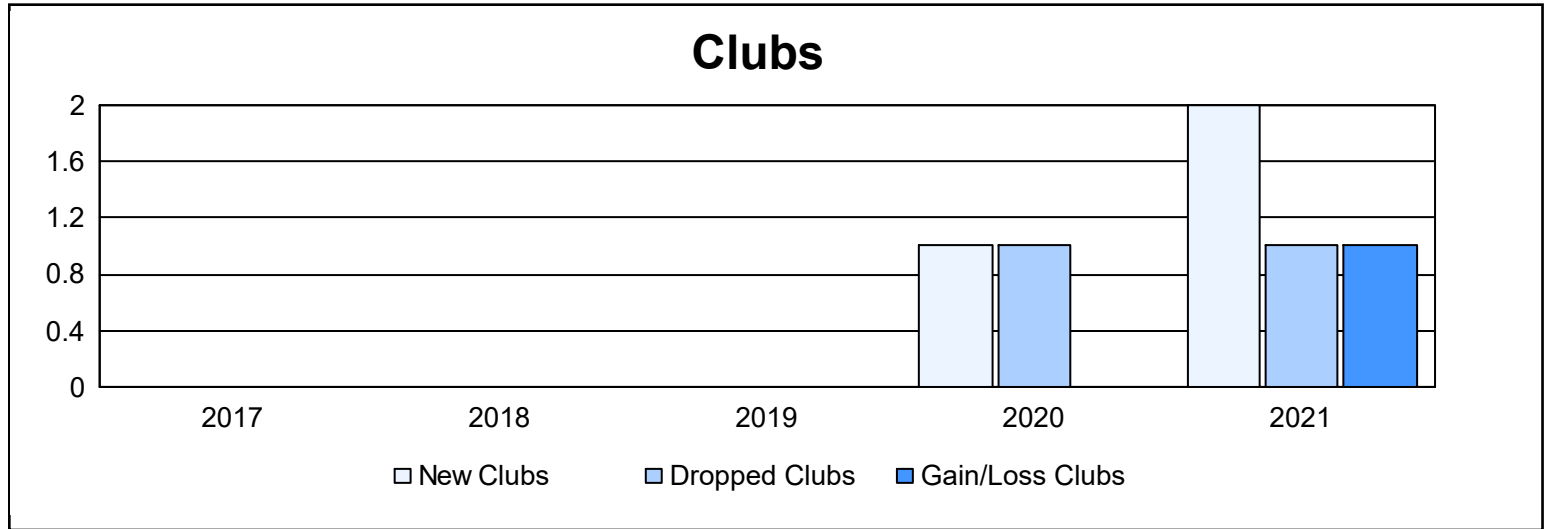

Year	New Clubs	Dropped Clubs	Gain/ Loss Clubs	New Members	Charter Members	Reinstate Members	Transfer Members	Total Member Added	Total Members Dropped	Gain/ Loss Members
2016-2017	0	0	0	121	1	2	3	127	185	-58
2017-2018	0	0	0	151	0	1	8	160	175	-15
2018-2019	0	0	0	107	0	6	3	116	163	-47
2019-2020	1	1	0	94	23	3	4	124	170	-46
2020-2021	2	1	1	67	46	6	6	125	153	-28
<b>Average</b>	<b>1</b>	<b>0</b>	<b>0</b>	<b>108</b>	<b>14</b>	<b>4</b>	<b>5</b>	<b>130</b>	<b>169</b>	<b>-39</b>

### Membership Composition June 2021 Cumulative